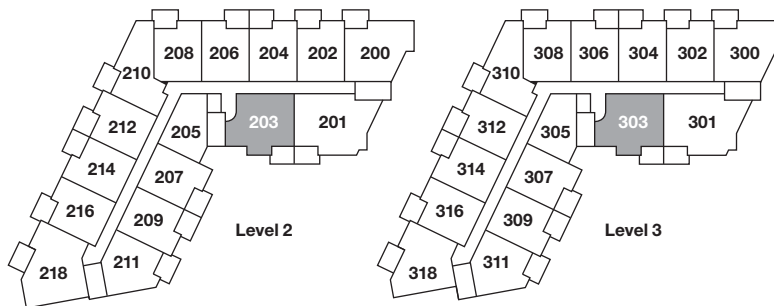

# Residence 7

707 sq. ft.

In the interest of maintaining high standards, the developer reserves the right to modify plans, specifications and design without prior notice. Sizes and dimensions are approximate and may vary with actual strata plan and survey.