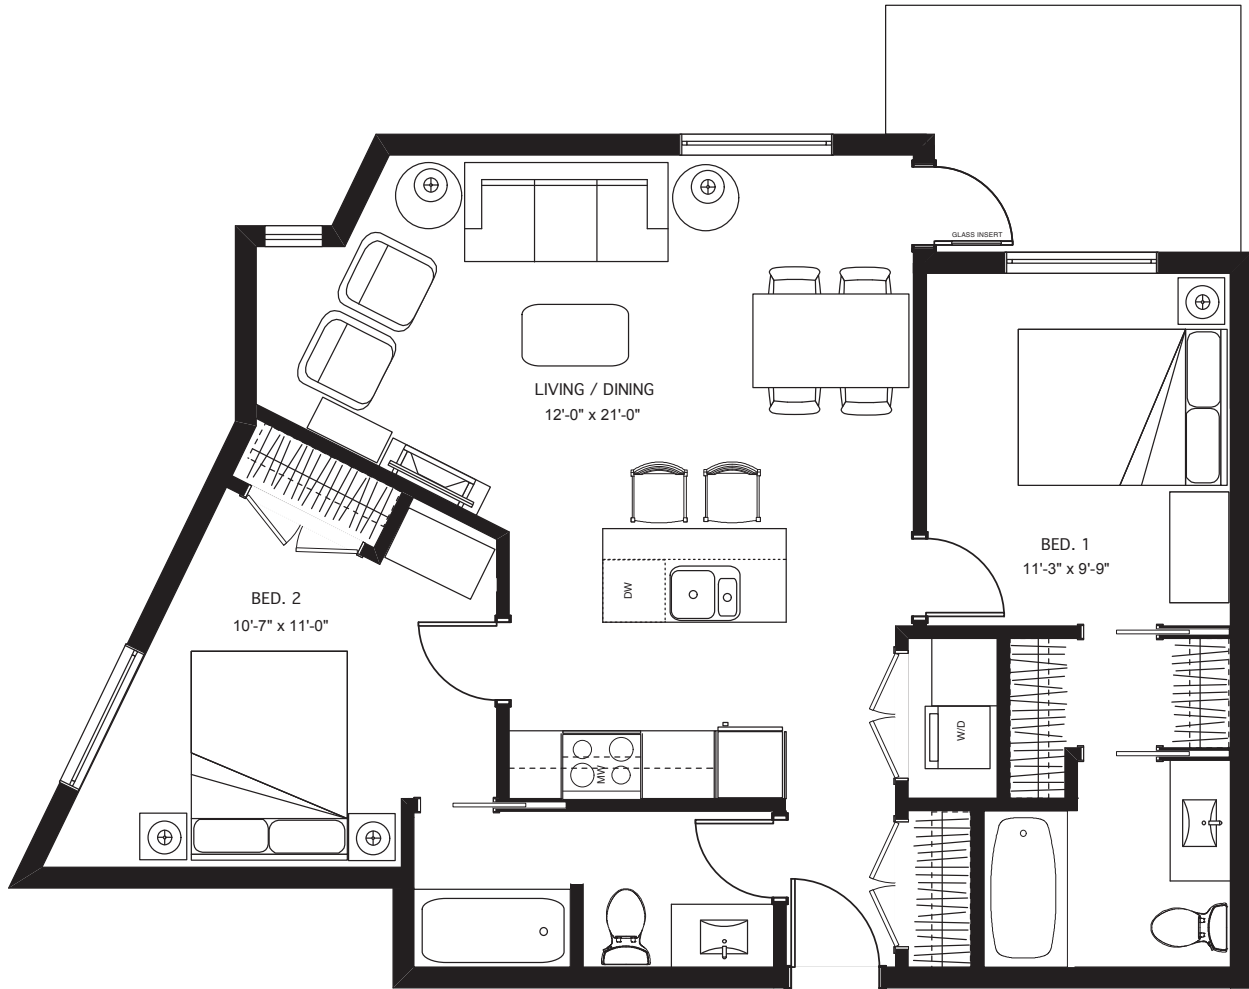

# Residence 6

855 sq. ft.

In the interest of maintaining high standards, the developer reserves the right to modify plans, specifications and design without prior notice. Sizes and dimensions are approximate and may vary with actual strata plan and survey.