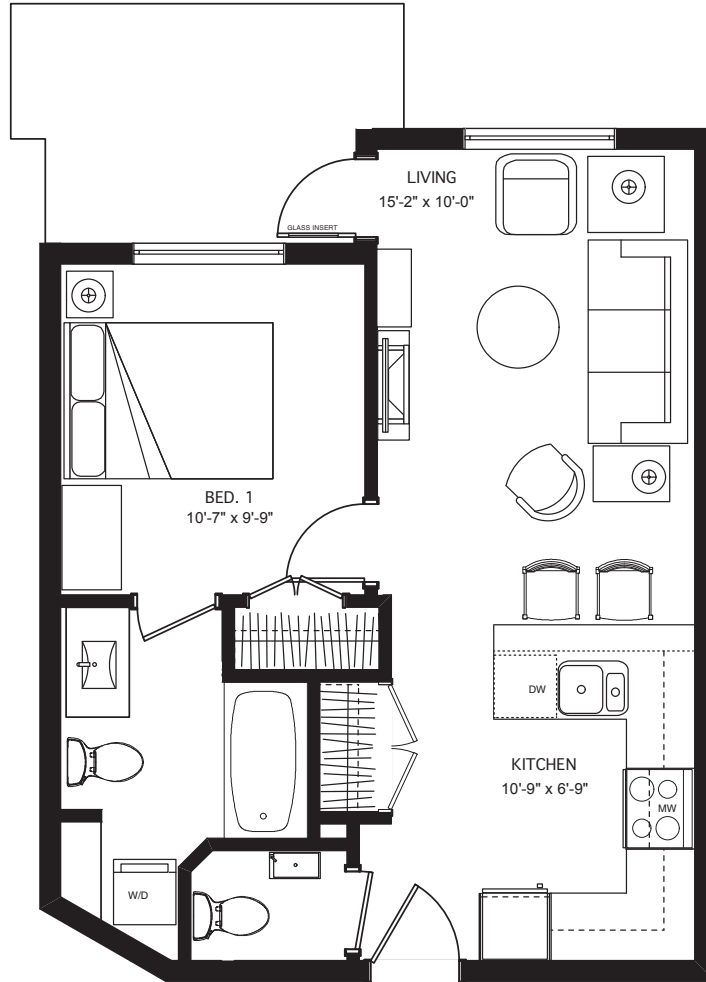

camden
green
VIEW ROYAL

www.camdengreen.com

Residence 1A

527 sq. ft.

In the interest of maintaining high standards, the developer reserves the right to modify plans, specifications and design without prior notice. Sizes and dimensions are approximate and may vary with actual strata plan and survey.