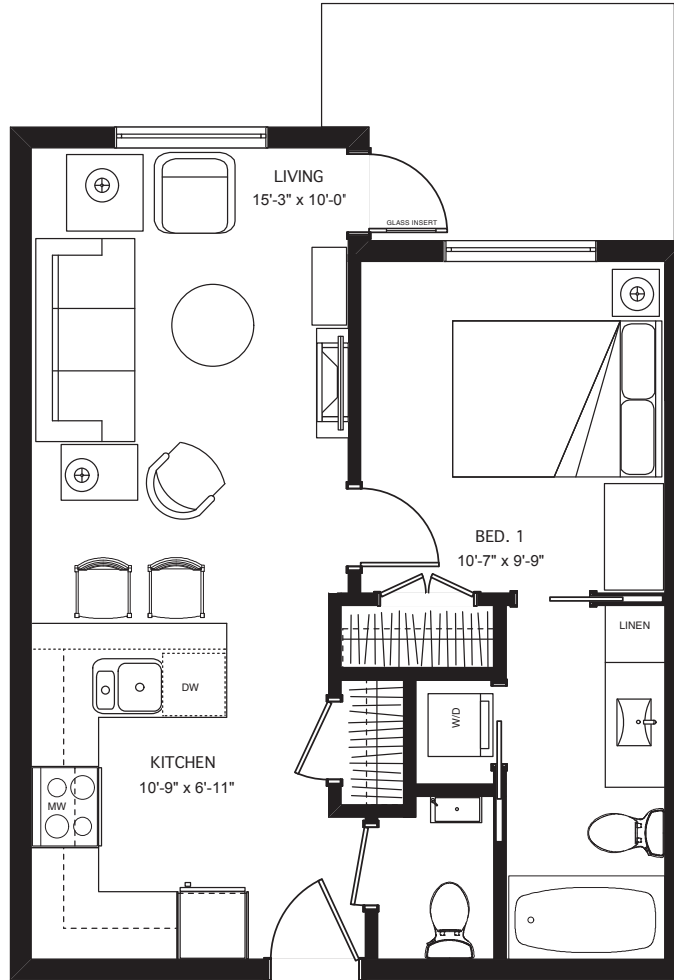

camden
green
VIEW ROYAL

www.camdengreen.com

Residence 1

532 sq. ft.

In the interest of maintaining high standards, the developer reserves the right to modify plans, specifications and design without prior notice. Sizes and dimensions are approximate and may vary with actual strata plan and survey.