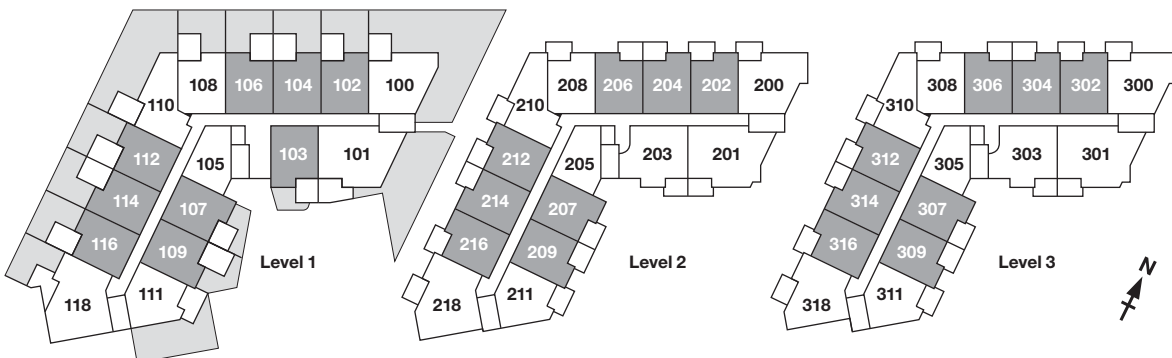

camden
green
VIEW ROYAL

www.camdengreen.com

Residence 1

532 sq. ft.

In the interest of maintaining high standards, the developer reserves the right to modify plans, specifications and design without prior notice. Sizes and dimensions are approximate and may vary with actual strata plan and survey.