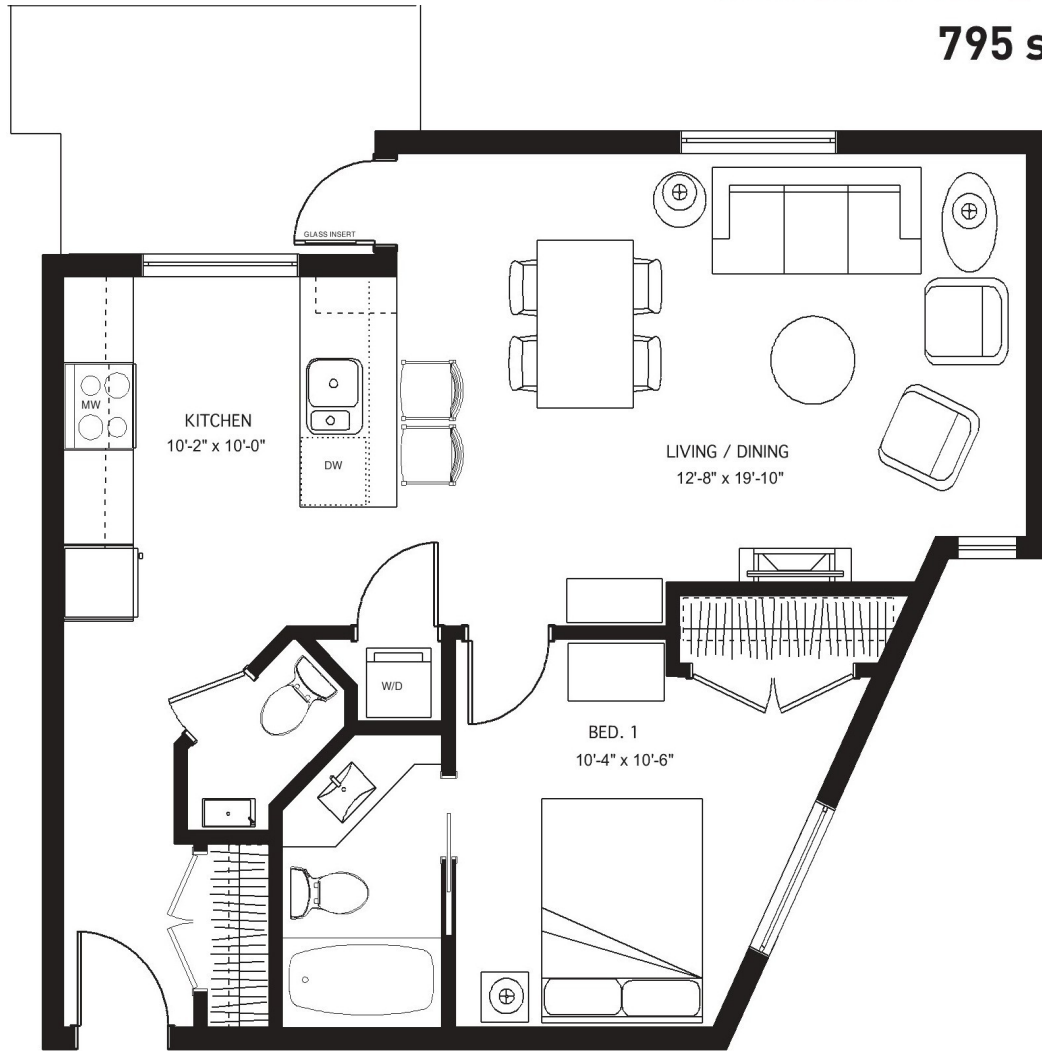

camden
green
VIEW ROYAL

www.camdengreen.com

Residence 3

795 sq. ft.

In the interest of maintaining high standards, the developer reserves the right to modify plans, specifications and design without prior notice. Sizes and dimensions are approximate and may vary with actual strata plan and survey.