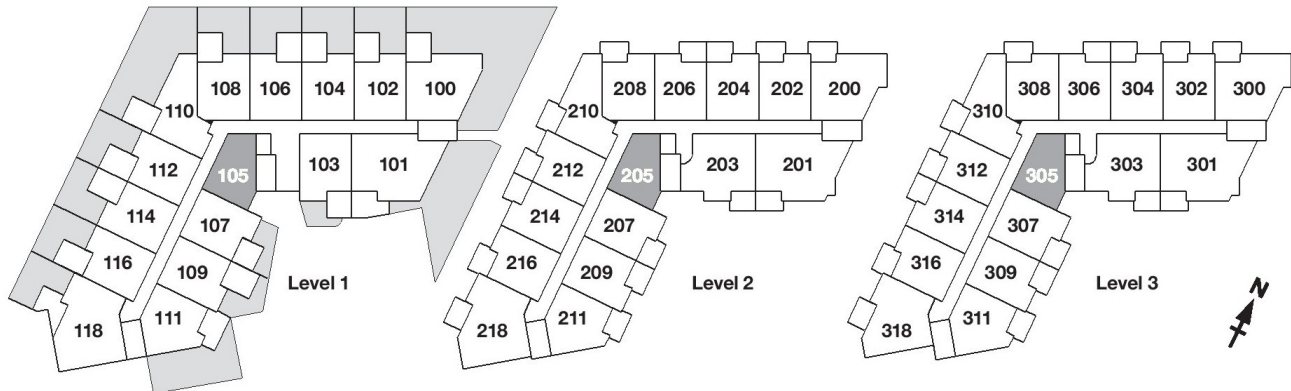

camden
green
VIEW ROYAL

www.camdengreen.com

Residence 8

406 sq. ft.

In the interest of maintaining high standards, the developer reserves the right to modify plans, specifications and design without prior notice. Sizes and dimensions are approximate and may vary with actual strata plan and survey.