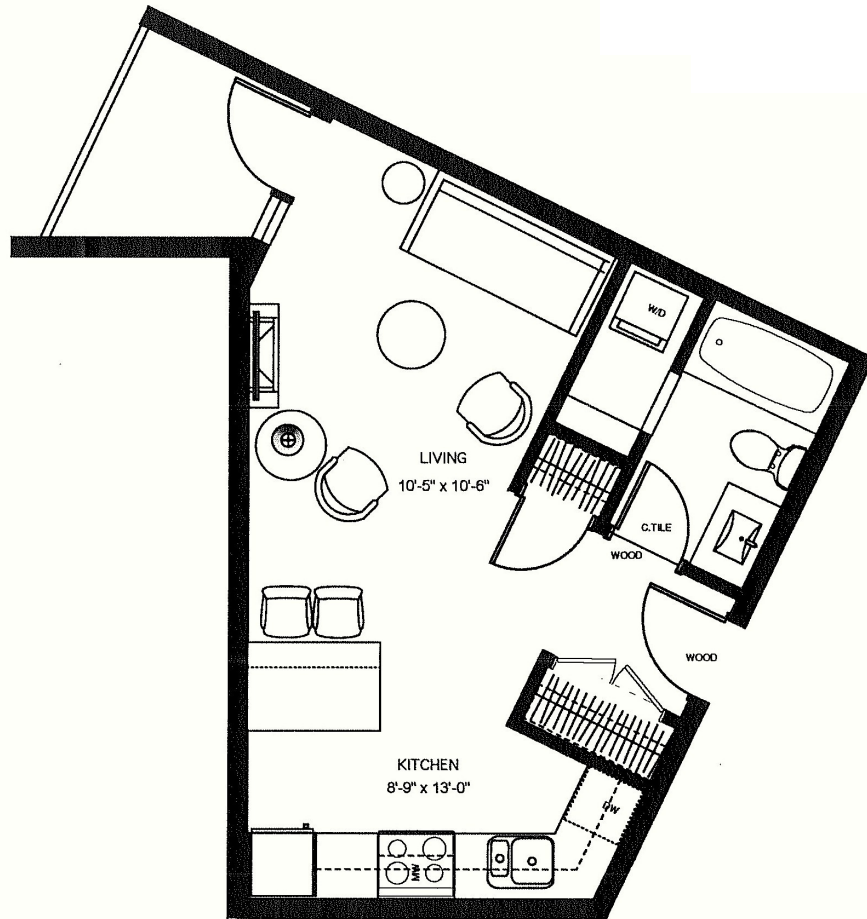

camden
green
VIEW ROYAL

www.camdengreen.com

Residence 8

406 sq. ft.

In the interest of maintaining high standards, the developer reserves the right to modify plans, specifications and design without prior notice. Sizes and dimensions are approximate and may vary with actual strata plan and survey.